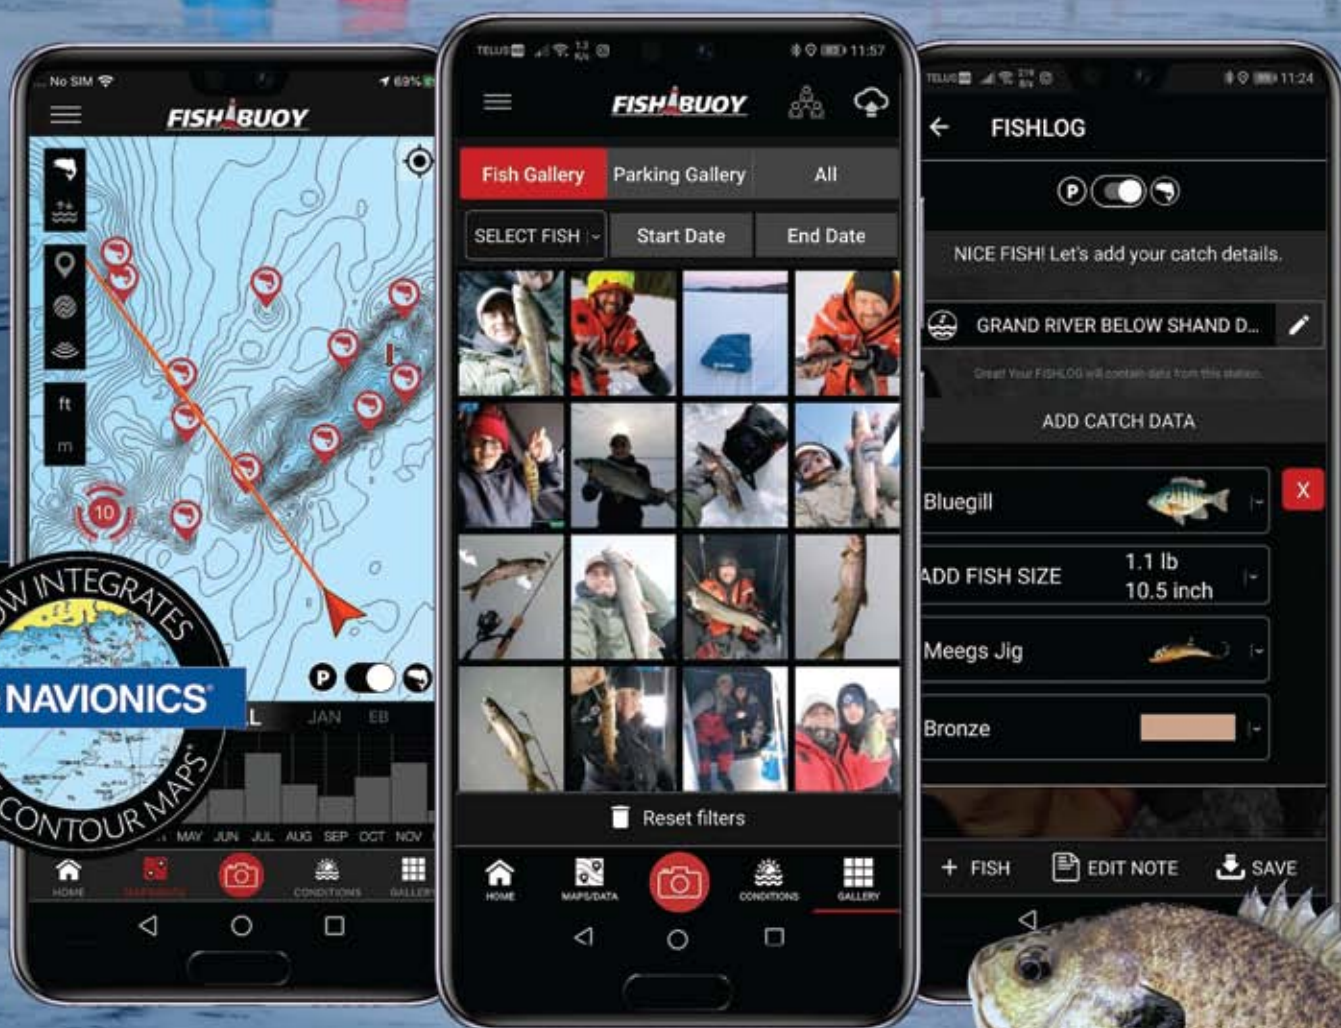

HARDWATER SEASON

Are you ready to get back to your spots?